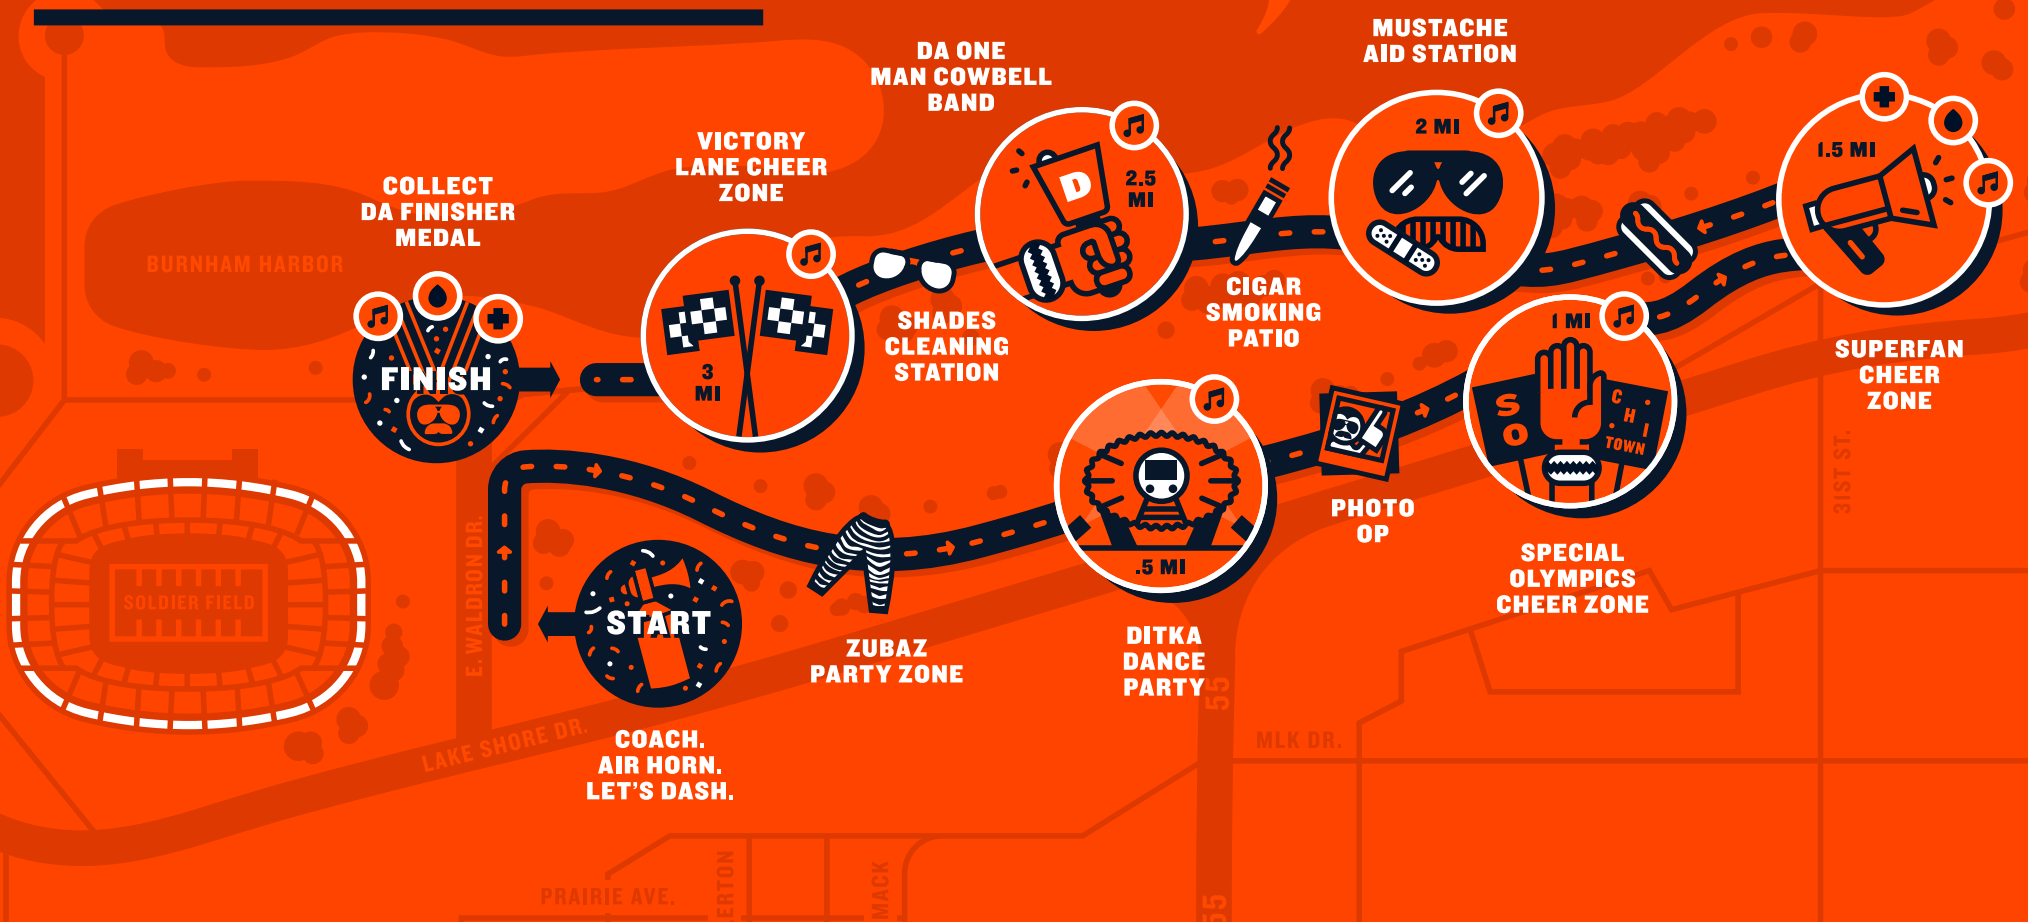

# DITKA DASH 5K COURSE MAP 2015

L A K E M I C I G A N

HURRICANE  
DITKA

MUSTACHE  
AID STATION

DA ONE  
MAN COWBELL  
BAND

VICTORY  
LANE CHEER  
ZONE

COLLECT  
DA FINISHER  
MEDAL

FINISH

SUPERFAN  
CHEER  
ZONE

SPECIAL  
OLYMPICS  
CHEER ZONE

PHOTO  
OP

DITKA  
DANCE  
PARTY

ZUBAZ  
PARTY ZONE

COACH.  
AIR HORN.  
LET'S DASH.

START

BURNHAM HARBOR

SOLDIER FIELD

E. WALDRON DR.

LAKE SHORE DR.

PRAIRIE AVE.

LLERTON

ERMACK

MLK DR.

31ST ST.